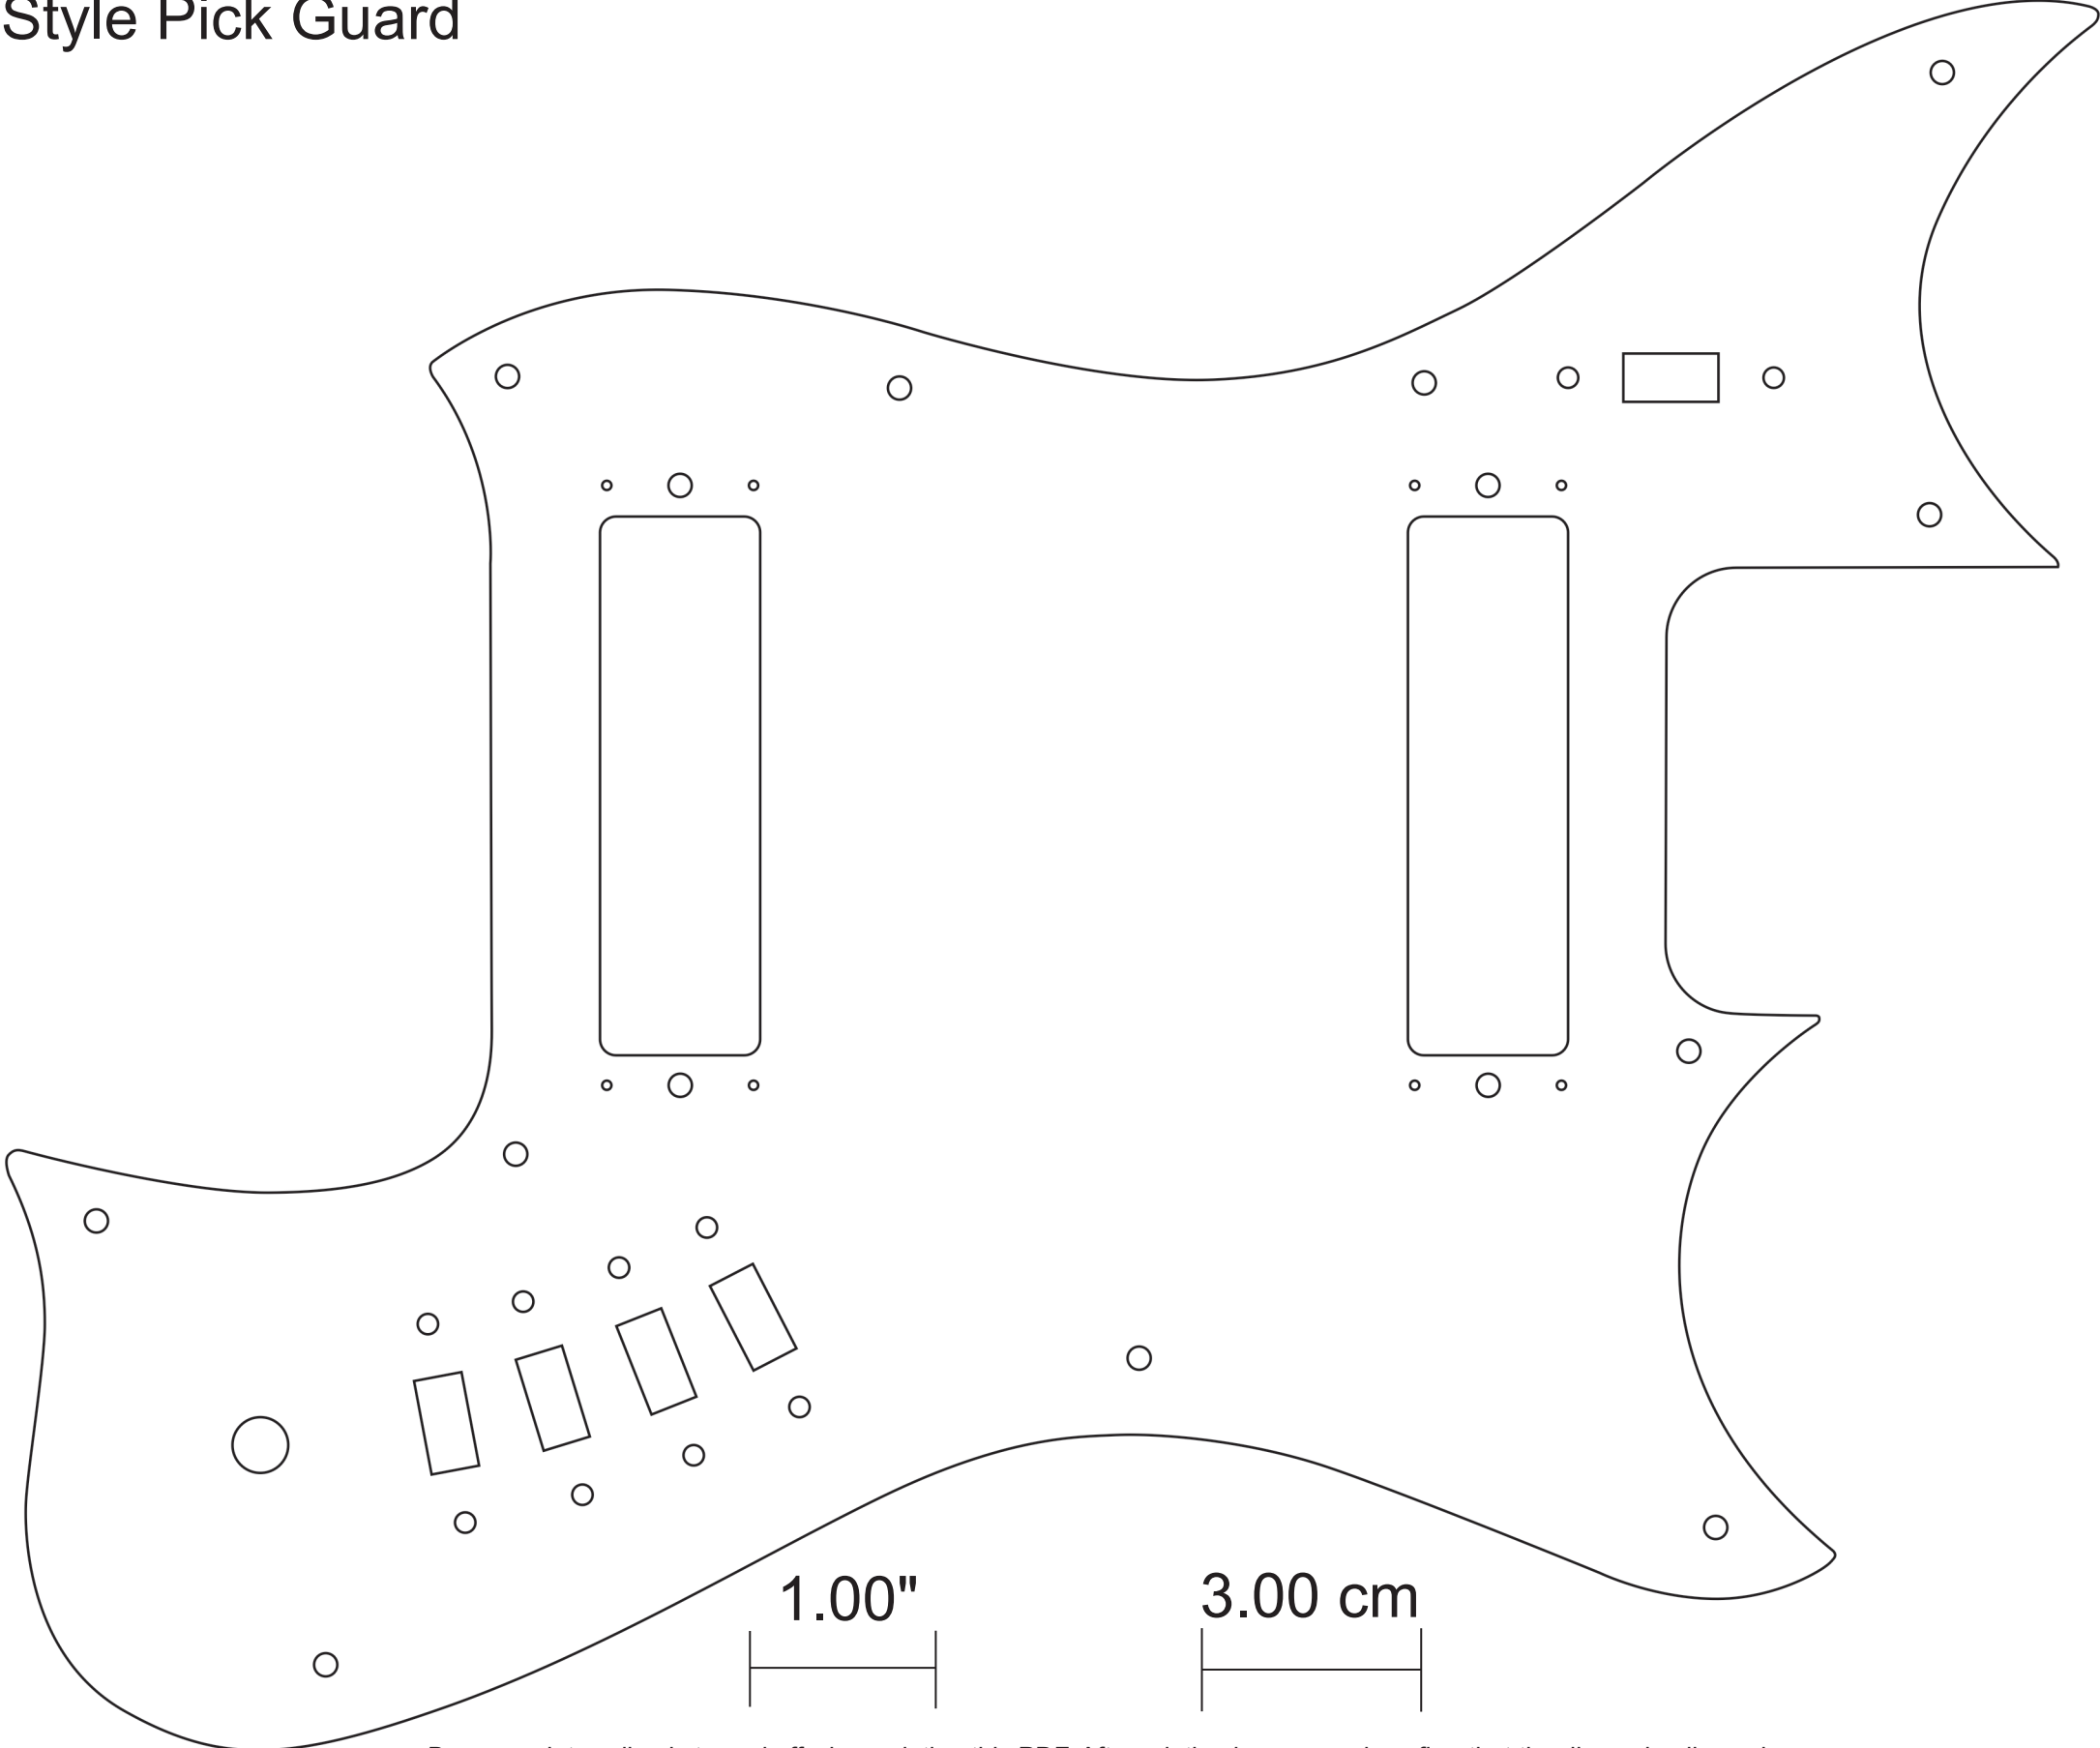

Hagstrom® Style Pick Guard

Be sure print scaling is turned off when printing this PDF. After printing be sure and confirm that the dimension lines above are true to scale. If you experience problems with the PDF send a Self Addressed Stamped envelope with your written request for a tracing or print of the template we have on file to: Terrapin Guitars LLC, PO Box 11565, Eugene, OR 97440