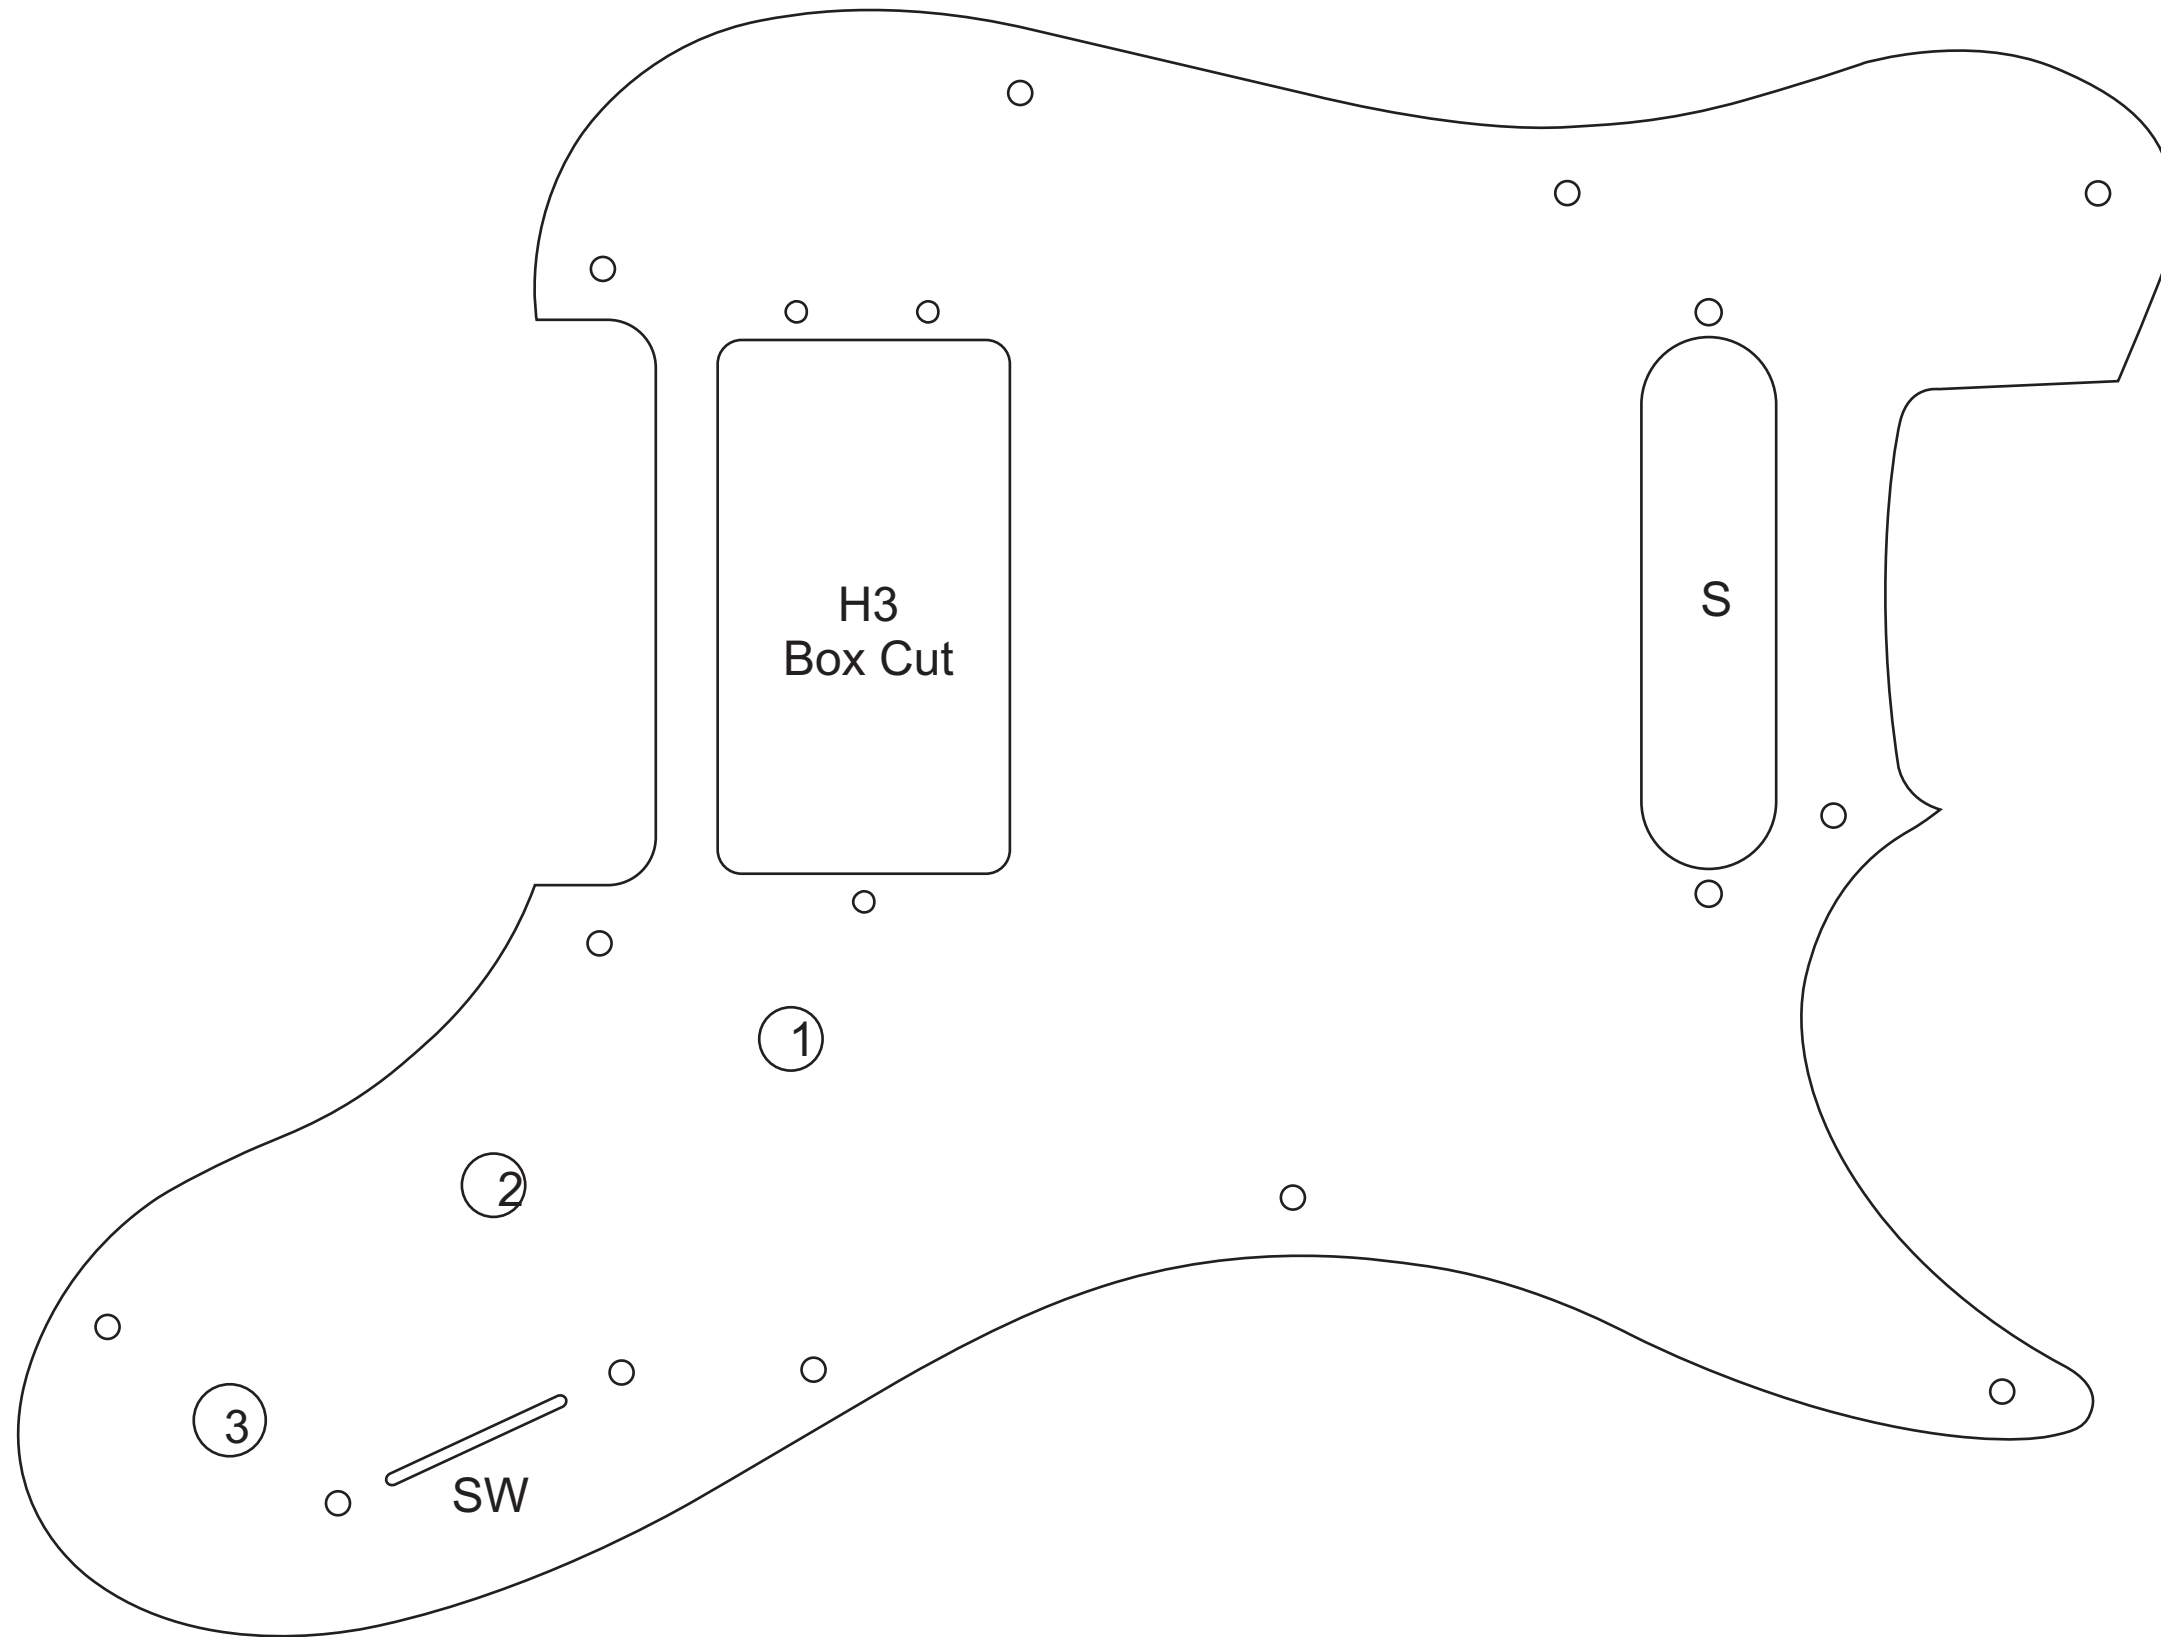

# Moridira Hurricane EX-01 1985 Japan Style Pick Guard

Be sure print scaling is turned off when printing this PDF. After printing be sure and confirm that the dimension lines above are true to scale. If you experience problems with the PDF send a Self Addressed Stamped envelope with your written request for a tracing or print of the template we have on file to: Terrapin Guitars LLC, PO Box 11565, Eugene, OR 97440