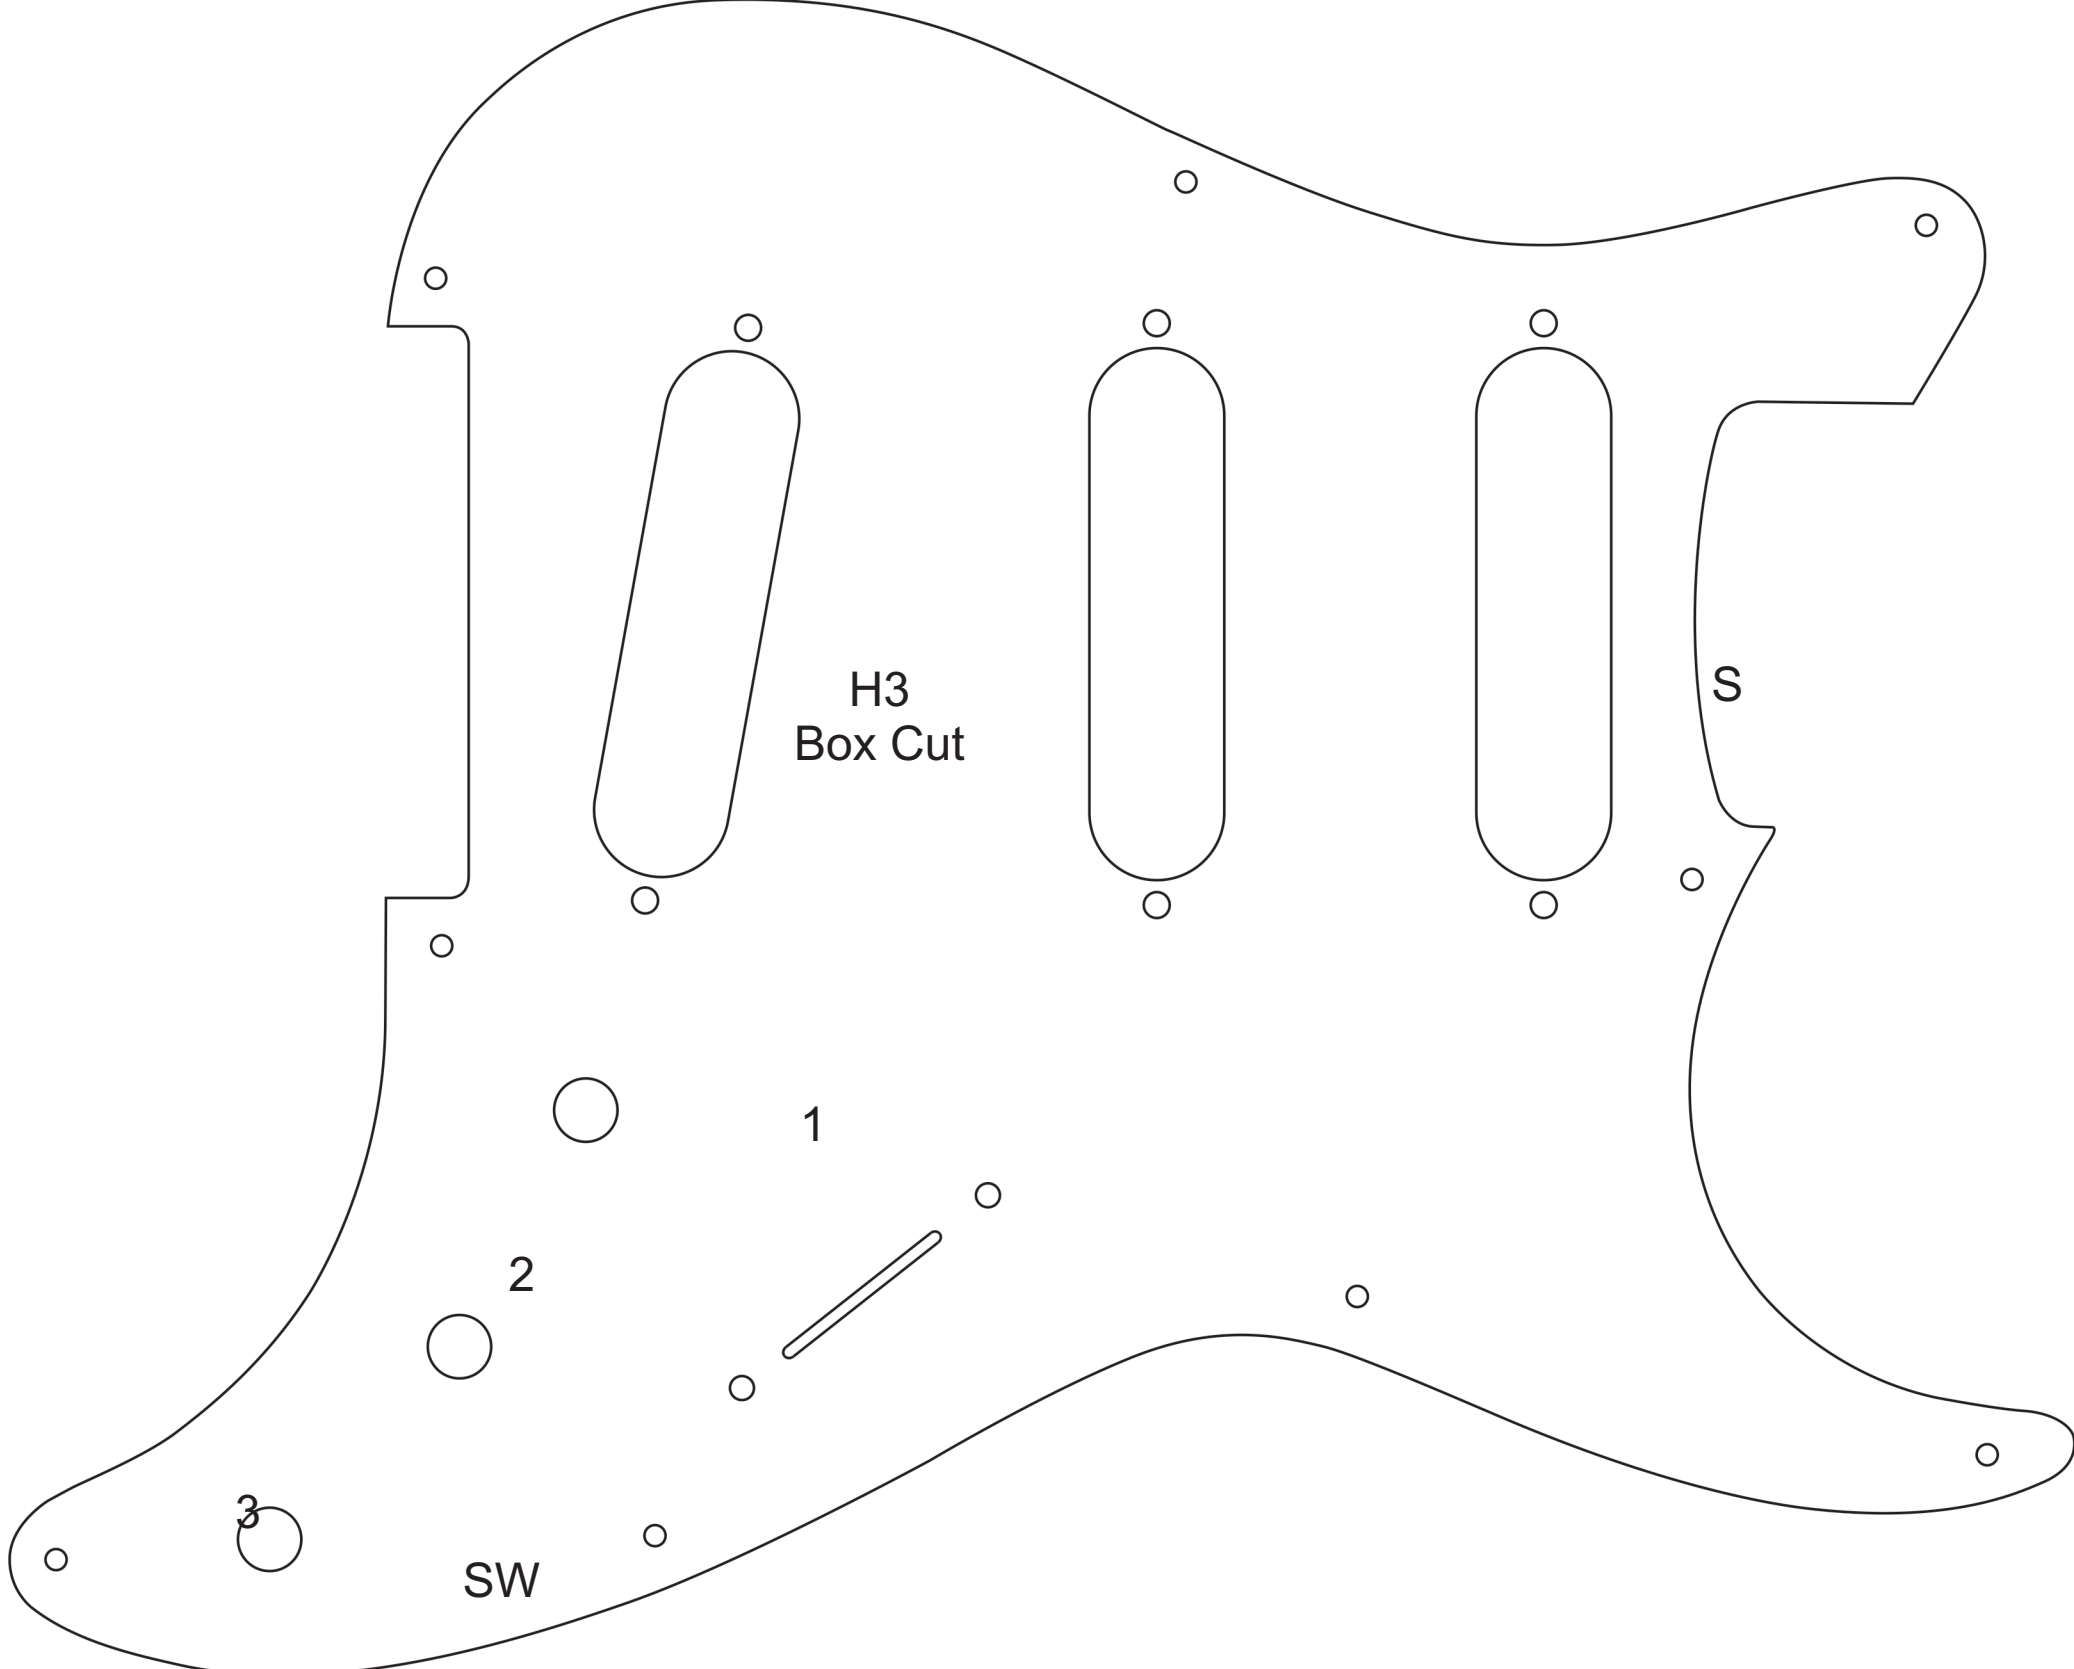

Samick® Malibu Style Pick Guard

1.00"

3.00 cm

Be sure print scaling is turned off when printing this PDF. After printing be sure and confirm that the dimension lines above are true to scale. If you experience problems with the PDF send a Self Addressed Stamped envelope with your written request for a tracing or print of the template we have on file to: Terrapin Guitars LLC, PO Box 11565, Eugene, OR 97440