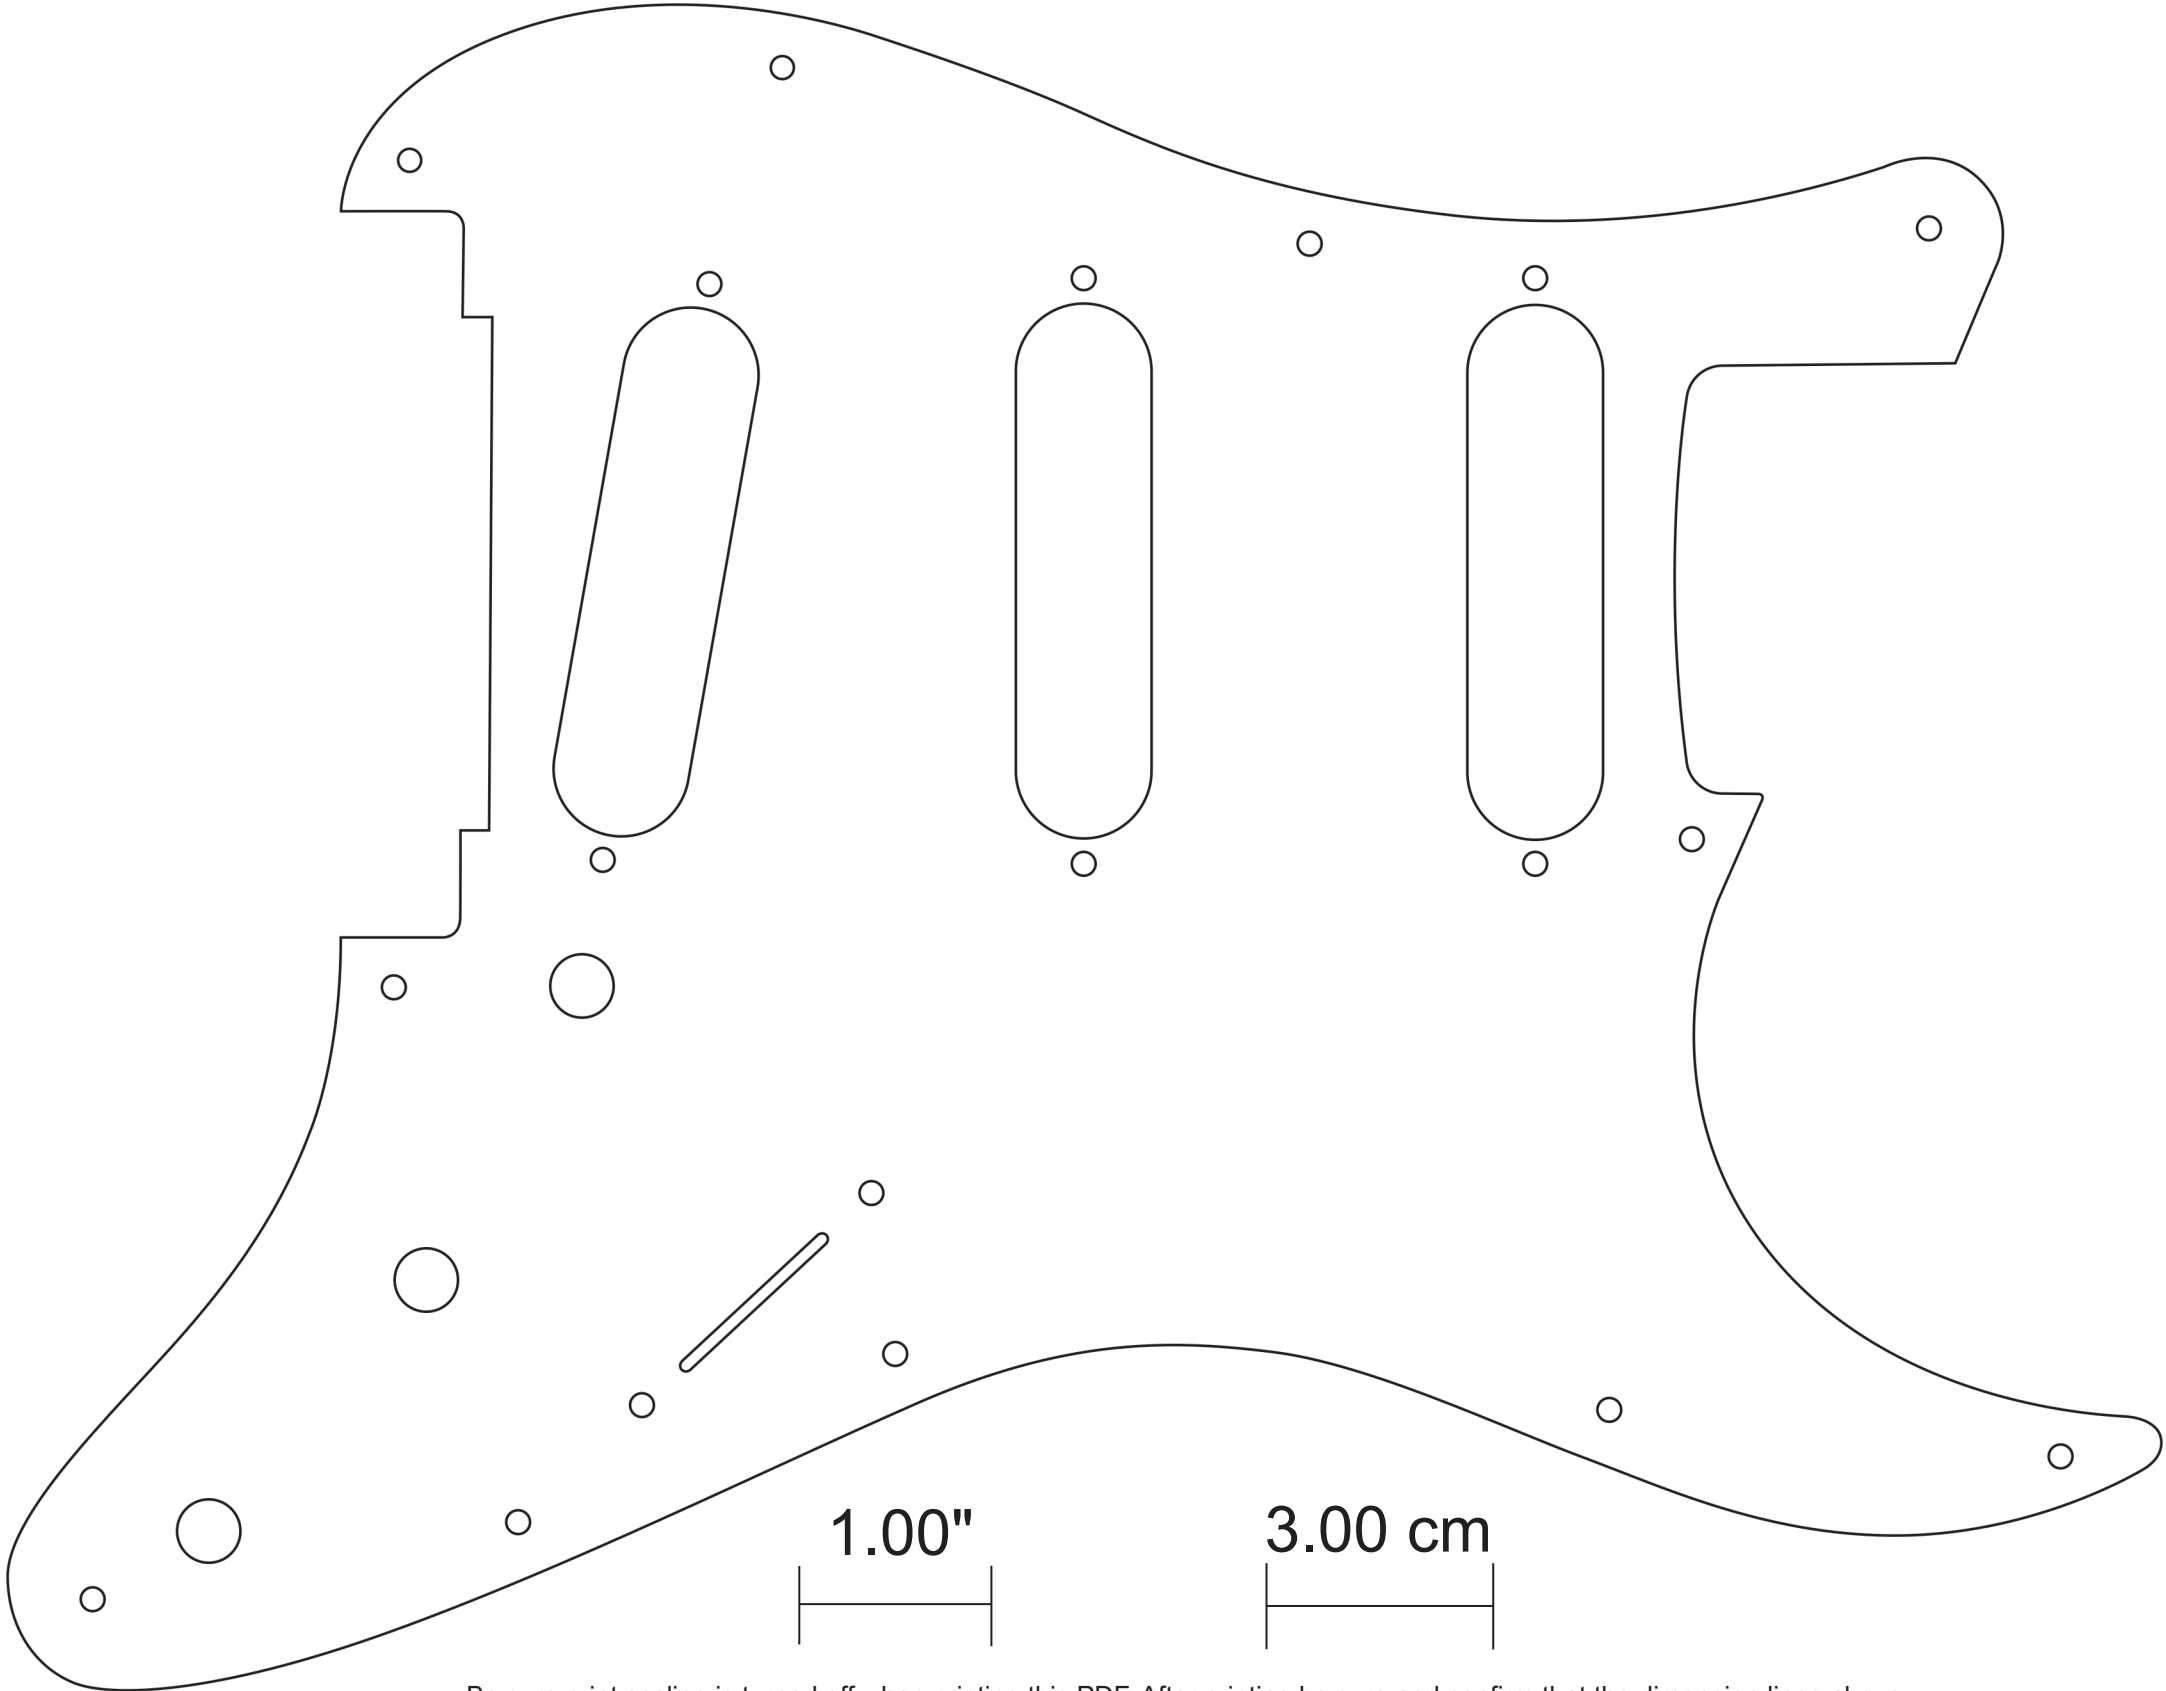

1988 American Strat® Style Pick Guard with stock Kahler® Tremolo

Be sure print scaling is turned off when printing this PDF. After printing be sure and confirm that the dimension lines above are true to scale. If you experience problems with the PDF send a Self Addressed Stamped envelope with your written request for a tracing or print of the template we have on file to: Terrapin Guitars LLC, PO Box 11565, Eugene, OR 97440