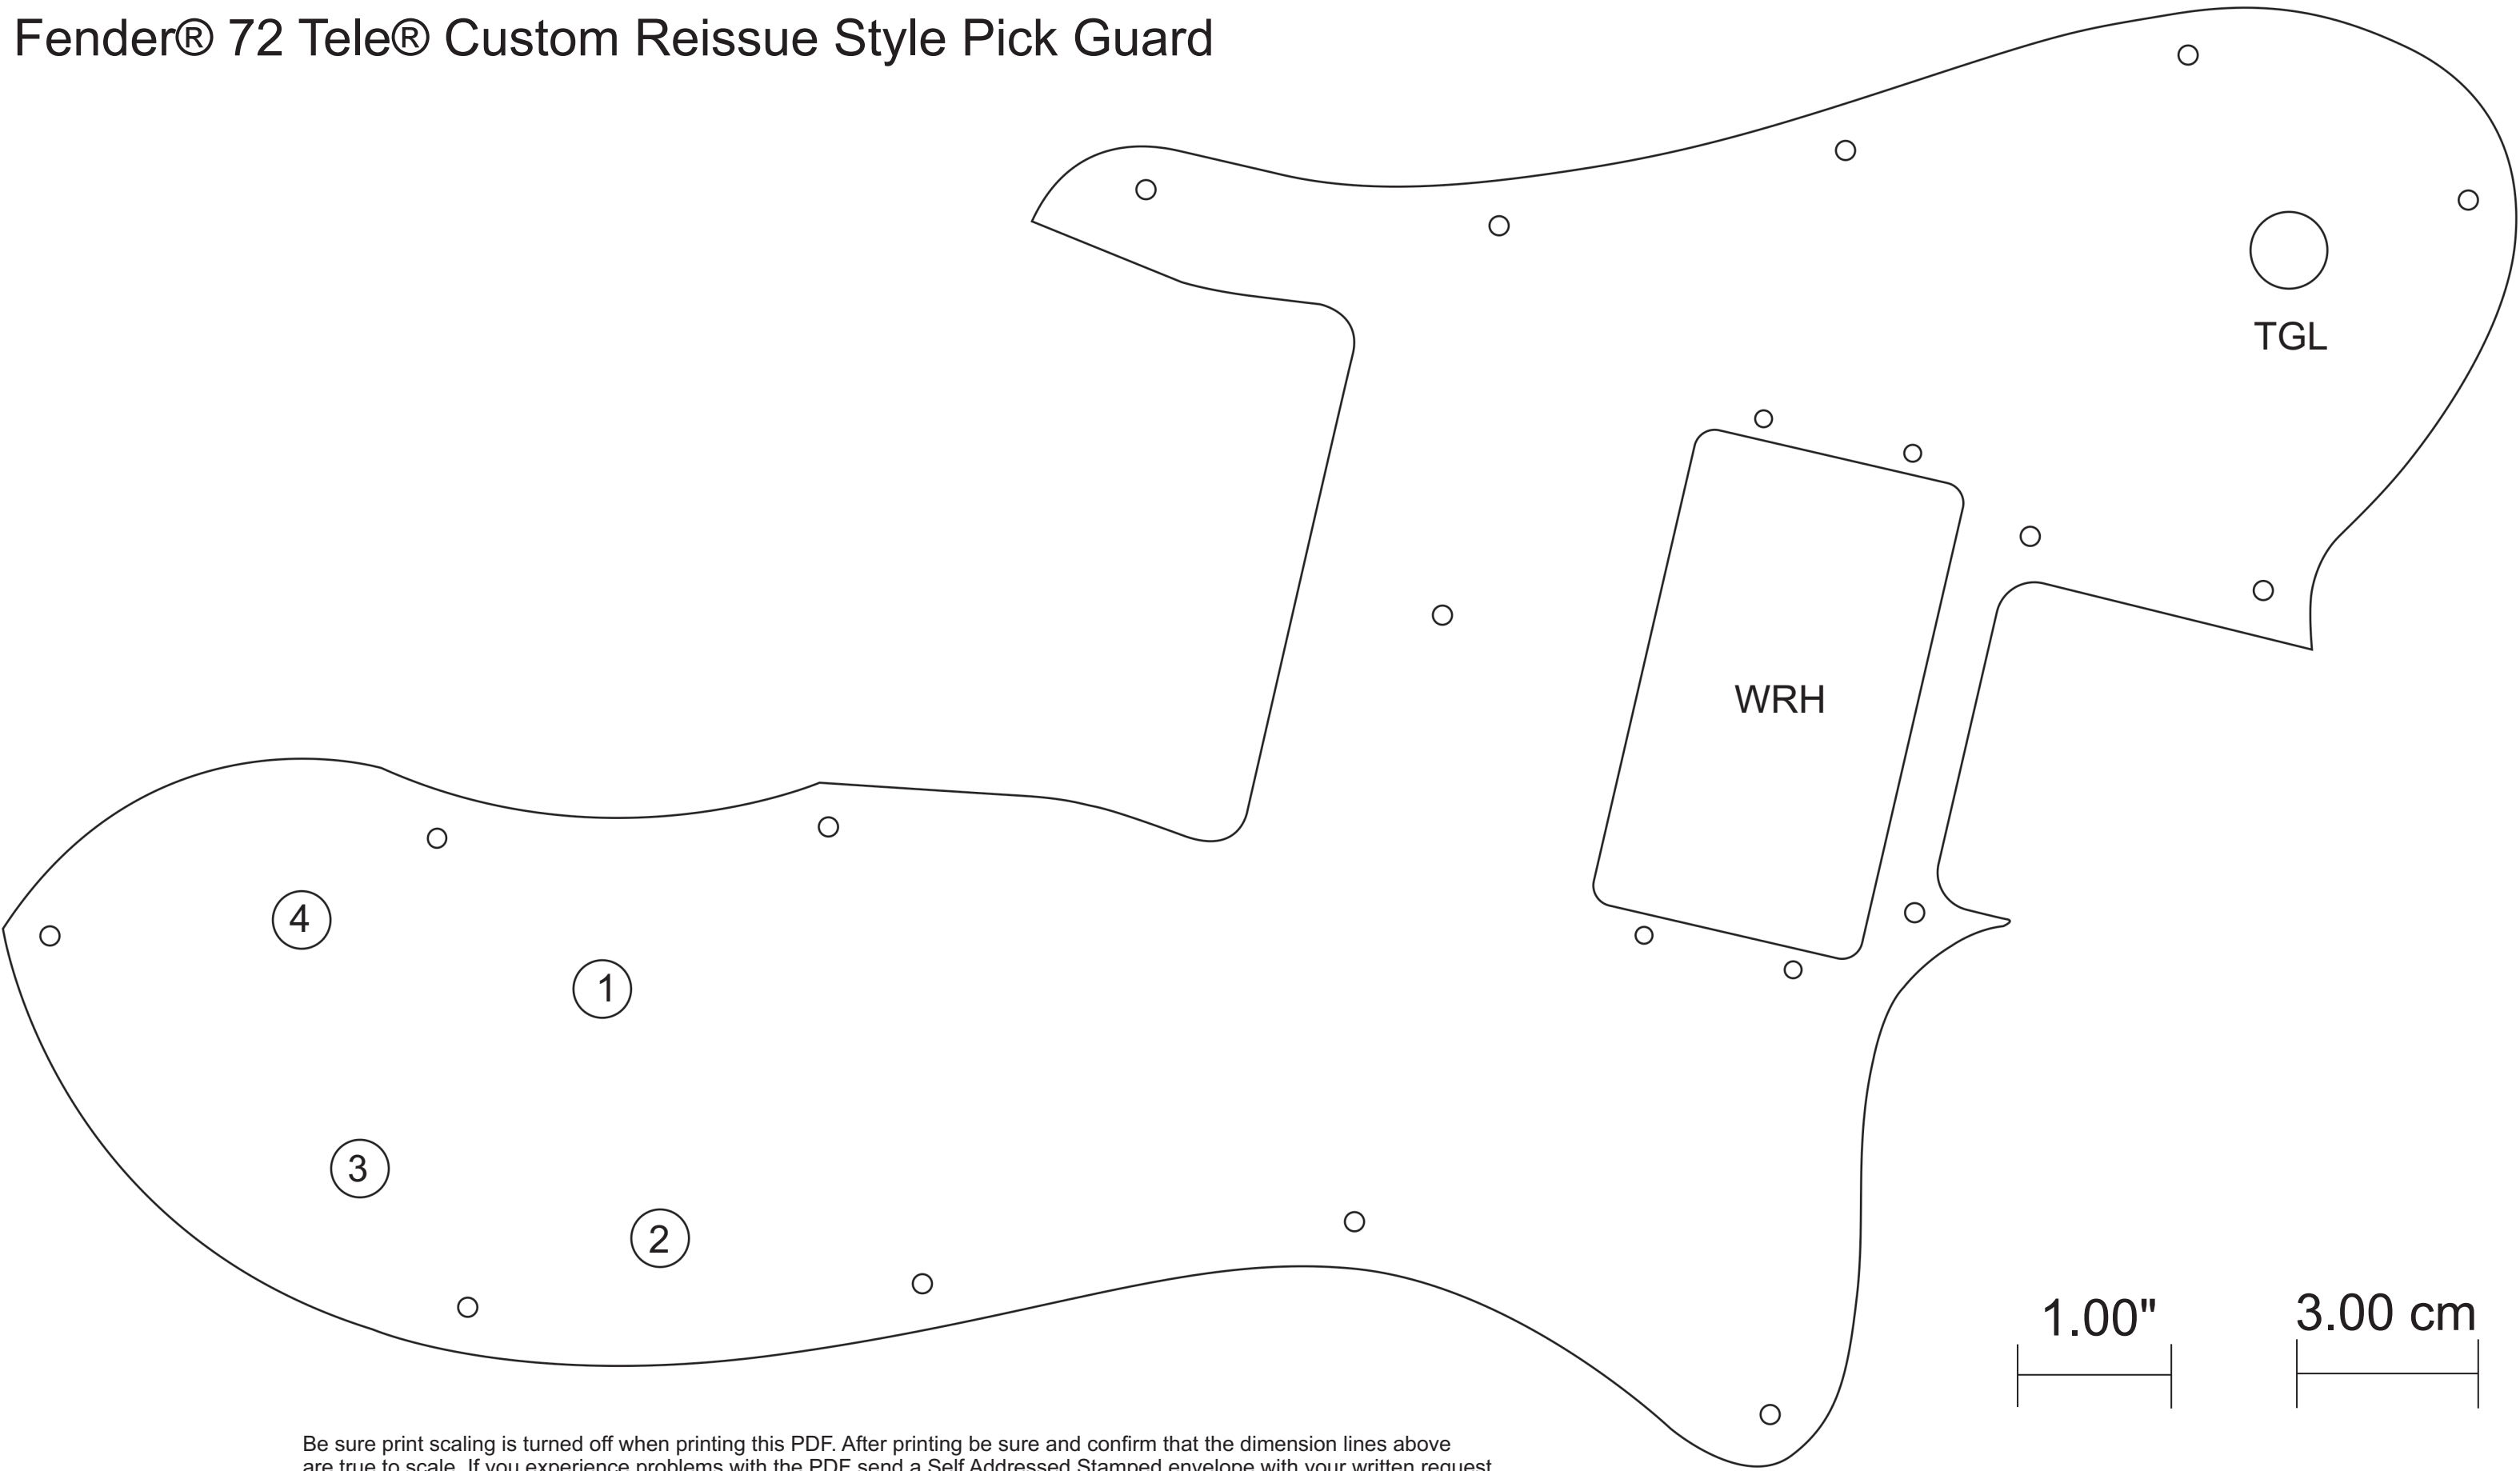

# Fender® 72 Tele® Custom Reissue Style Pick Guard

Be sure print scaling is turned off when printing this PDF. After printing be sure and confirm that the dimension lines above are true to scale. If you experience problems with the PDF send a Self Addressed Stamped envelope with your written request for a tracing or print of the template we have on file to: Terrapin Guitars LLC, PO Box 11565, Eugene, OR 97440

1.00"  
3.00 cm