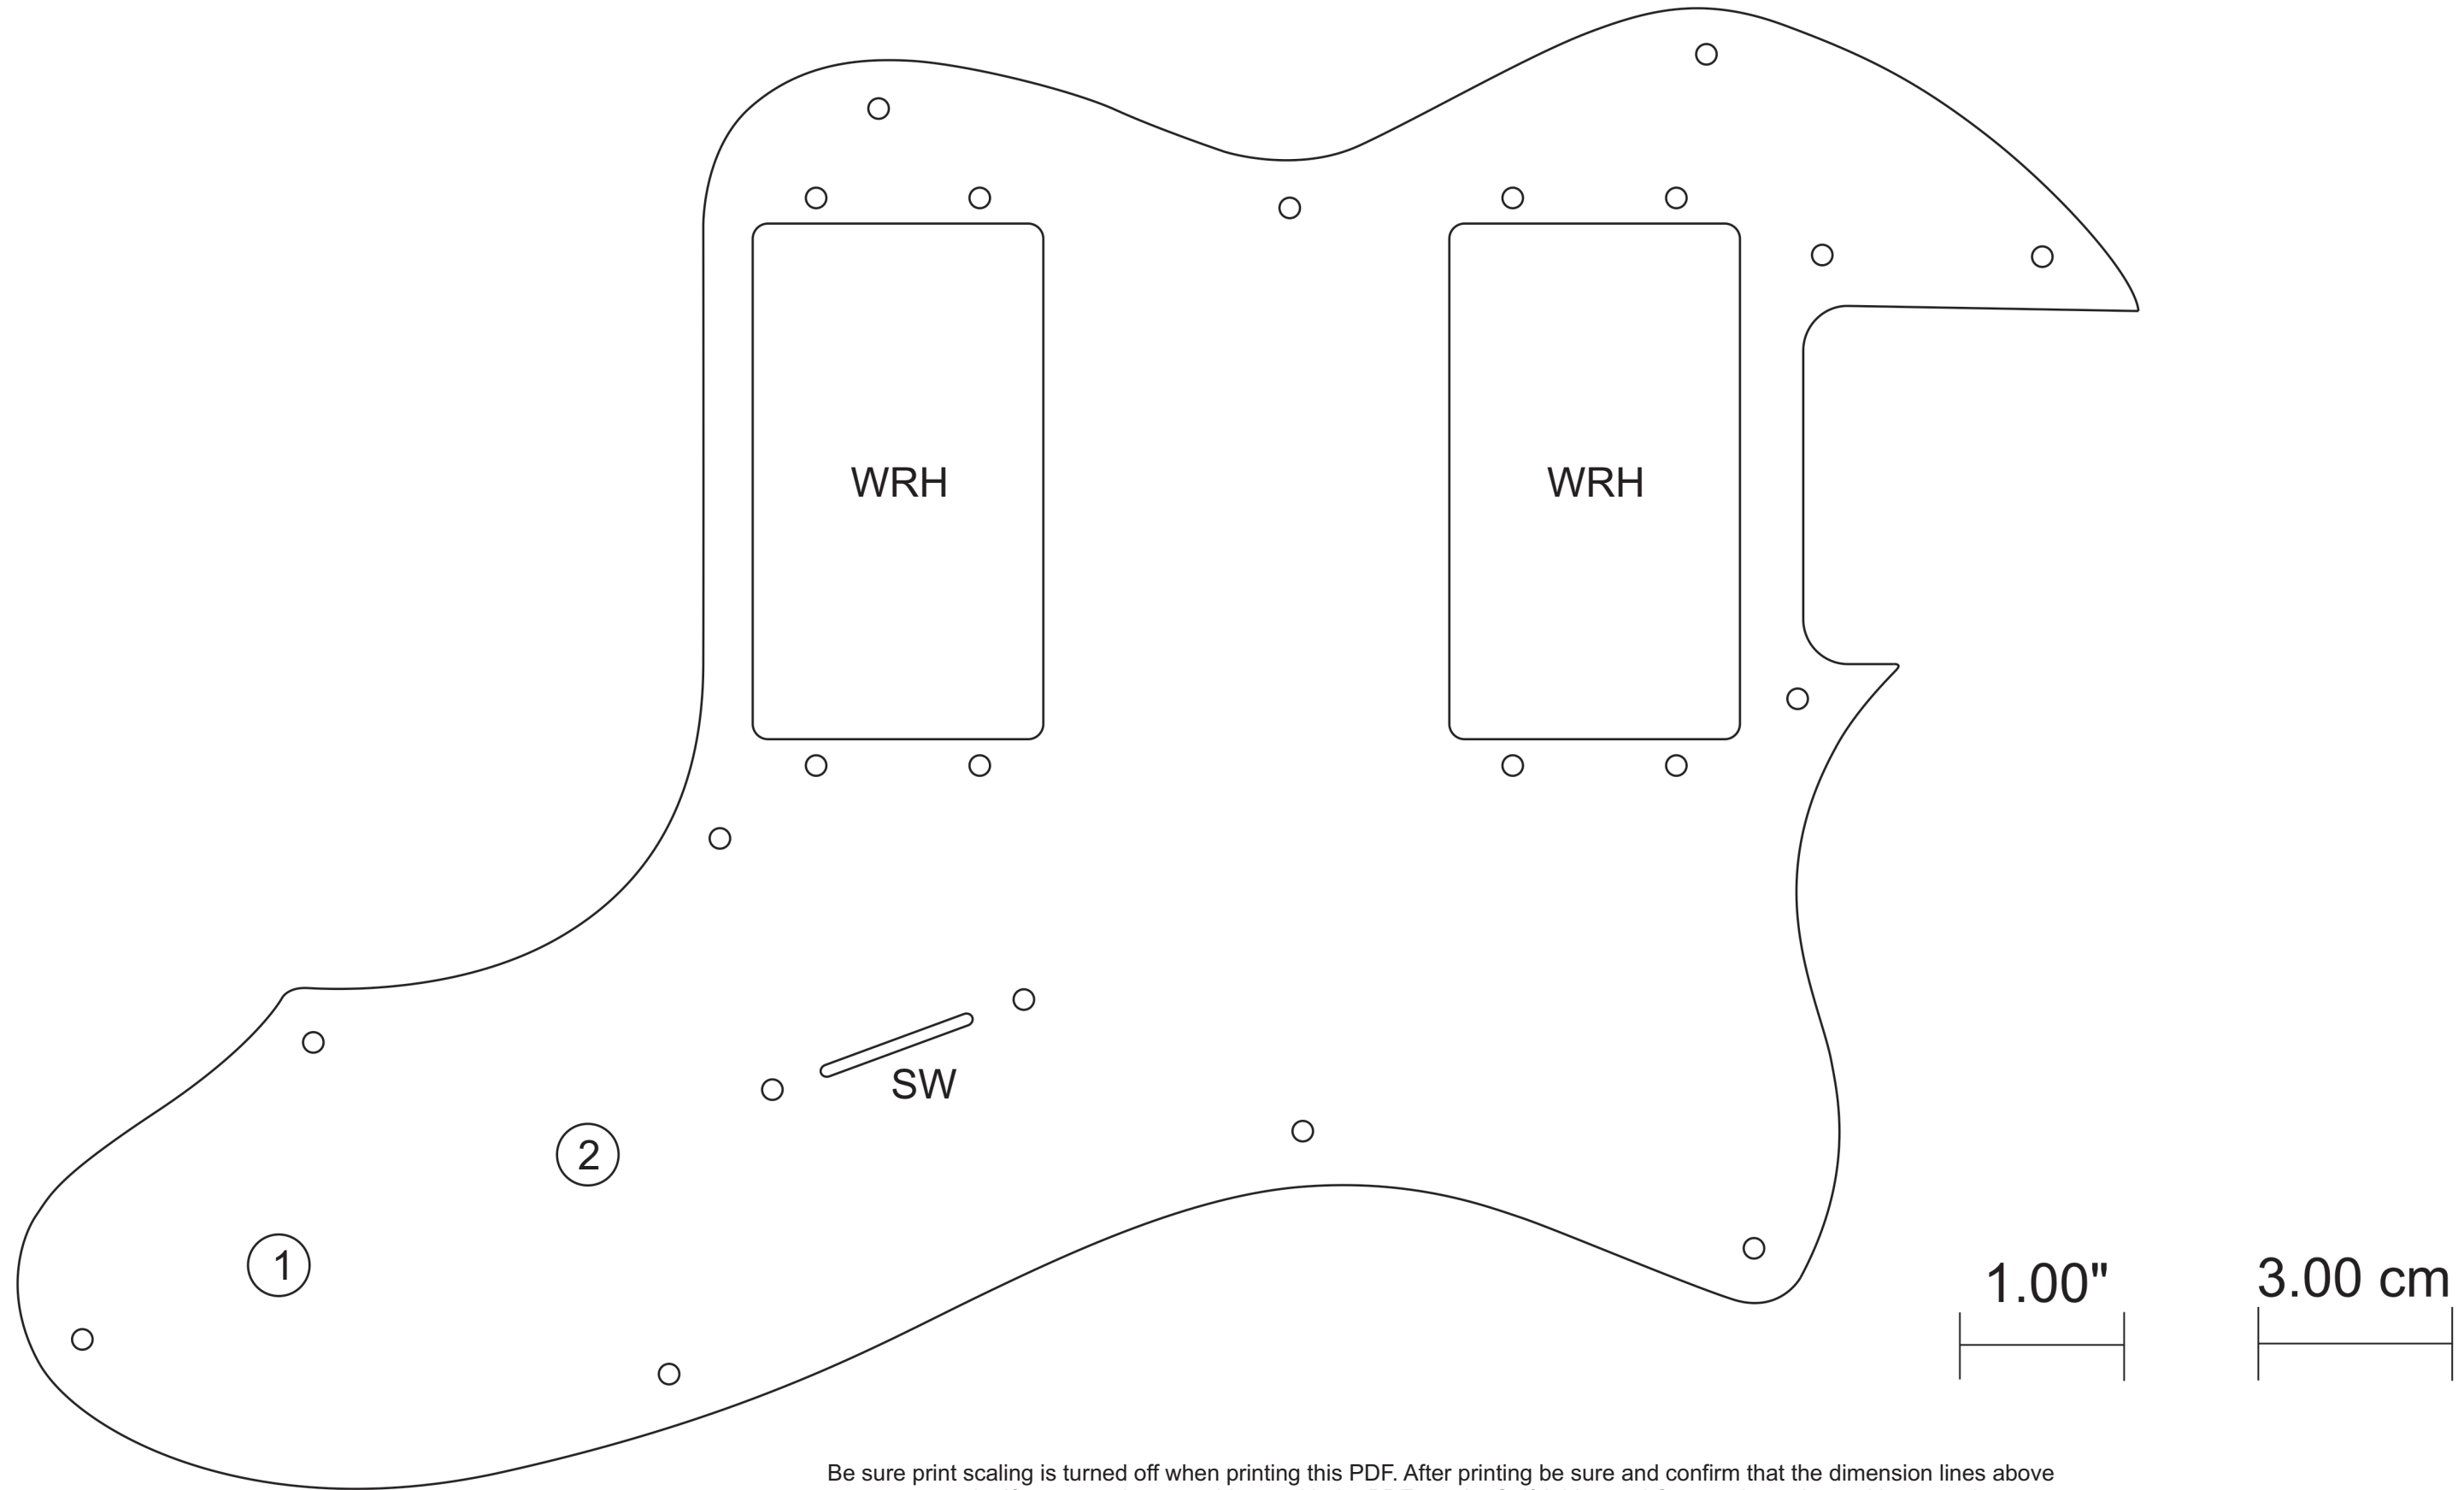

72 Tele® Thinline Reissue Style Pick Guard

Be sure print scaling is turned off when printing this PDF. After printing be sure and confirm that the dimension lines above are true to scale. If you experience problems with the PDF send a Self Addressed Stamped envelope with your written request for a tracing or print of the template we have on file to: Terrapin Guitars LLC, PO Box 11565, Eugene, OR 97440